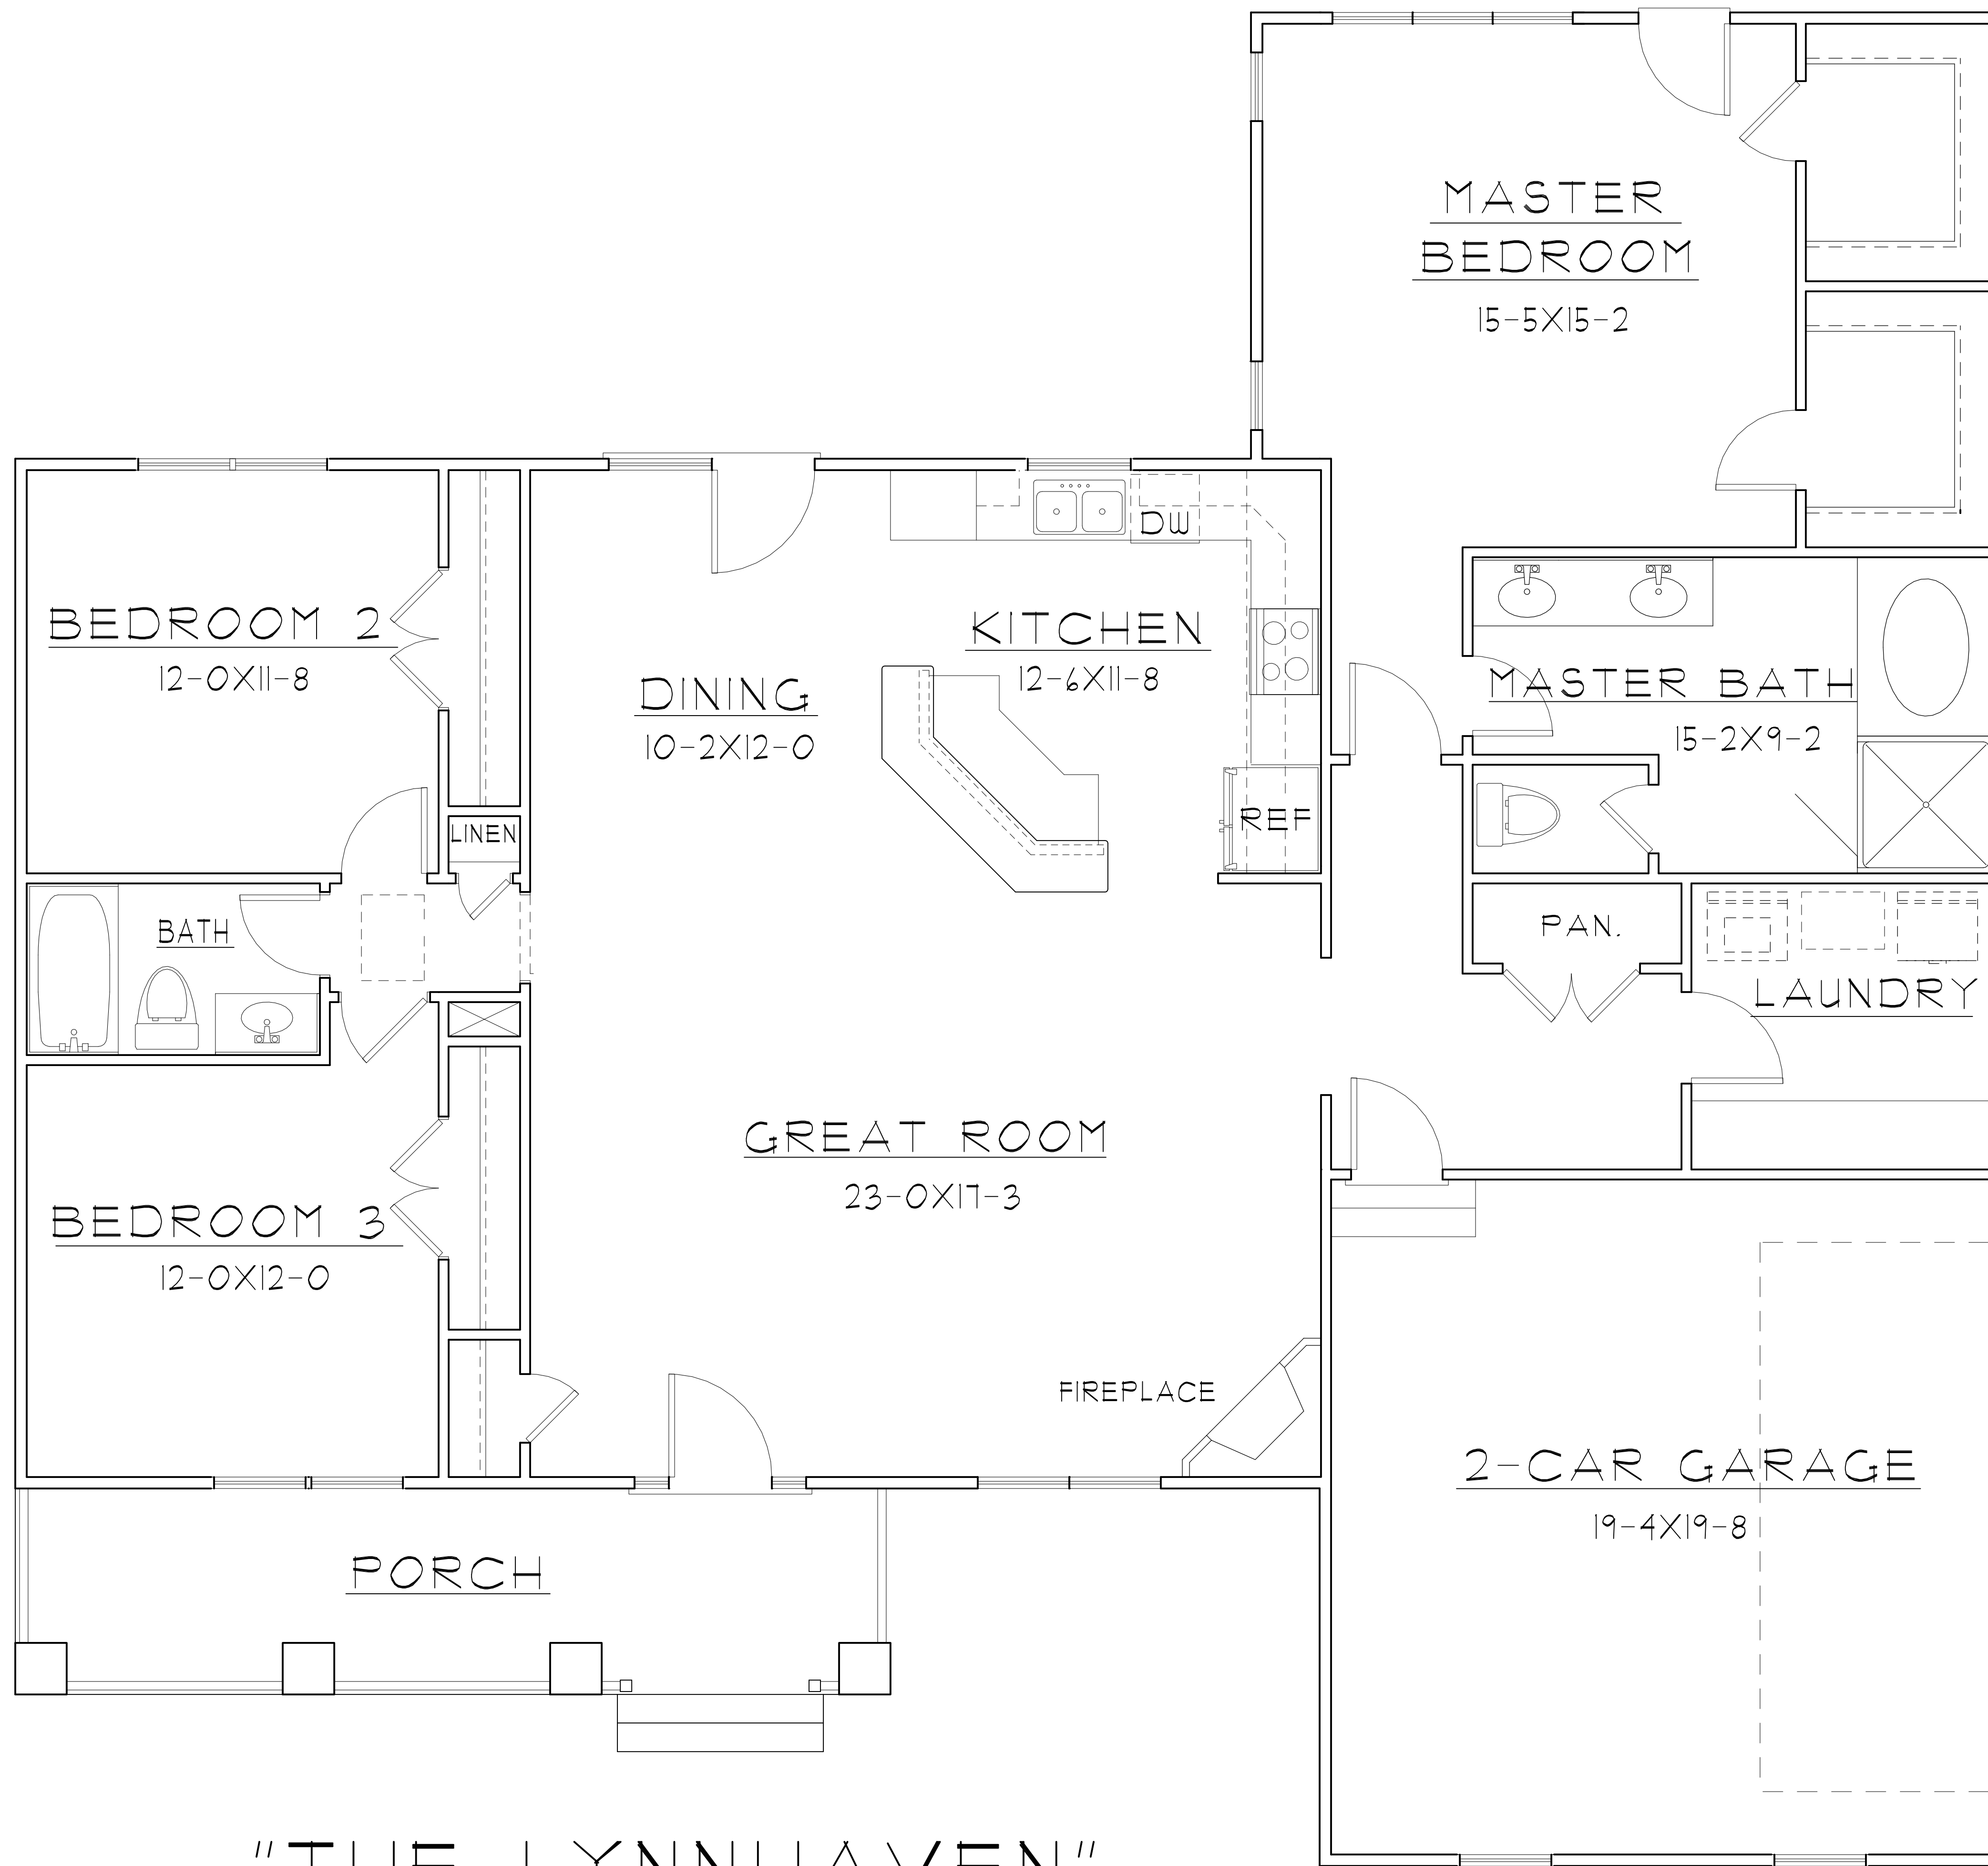

"THE LYNNHAVEN"
GRAY CONSTRUCTION, INC.
OF KING GEORGE, VA

"THE LYNNHAVEN"
 GRAY CONSTRUCTION, INC.
 OF KING GEORGE, VA

1,849 SQ. FT.

DIMENSIONS SHOWN ARE APPROXIMATE AND ILLUSTRATIONS MAY VARY FROM FINAL PLANS