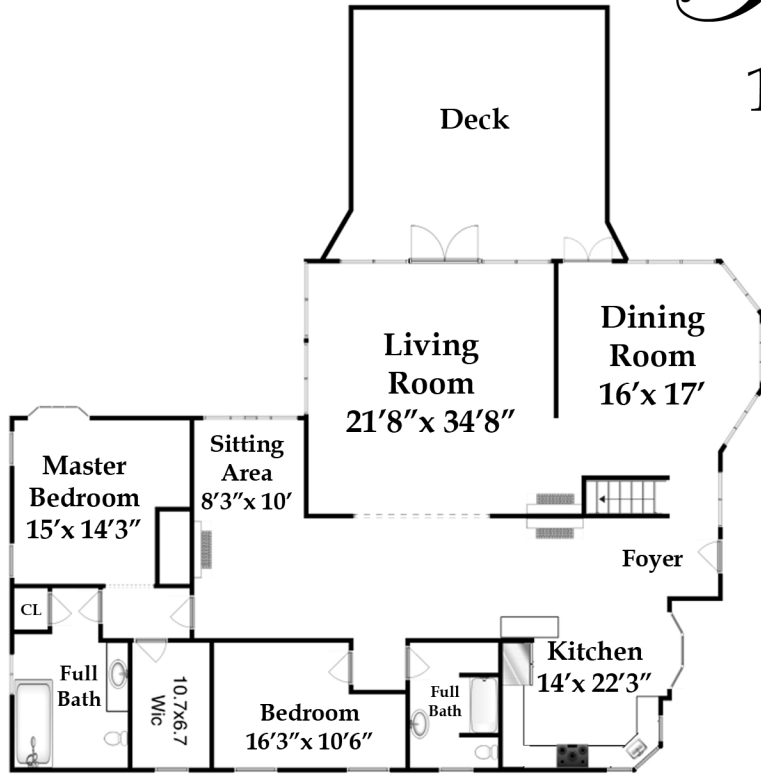

Floor Plan

125 Lake End Road
Rockaway, NJ

Upper Level

Detached Garage

Lower Level

Shed