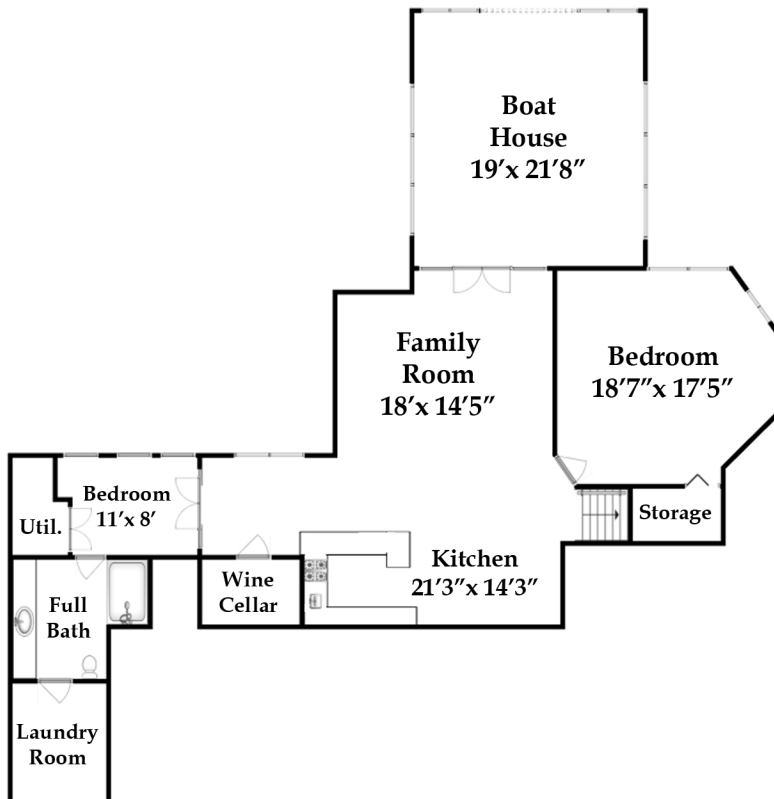

Floor Plan

125 Lake End Road
Rockaway, NJ

Upper Level

Detached Garage

Lower Level

Shed